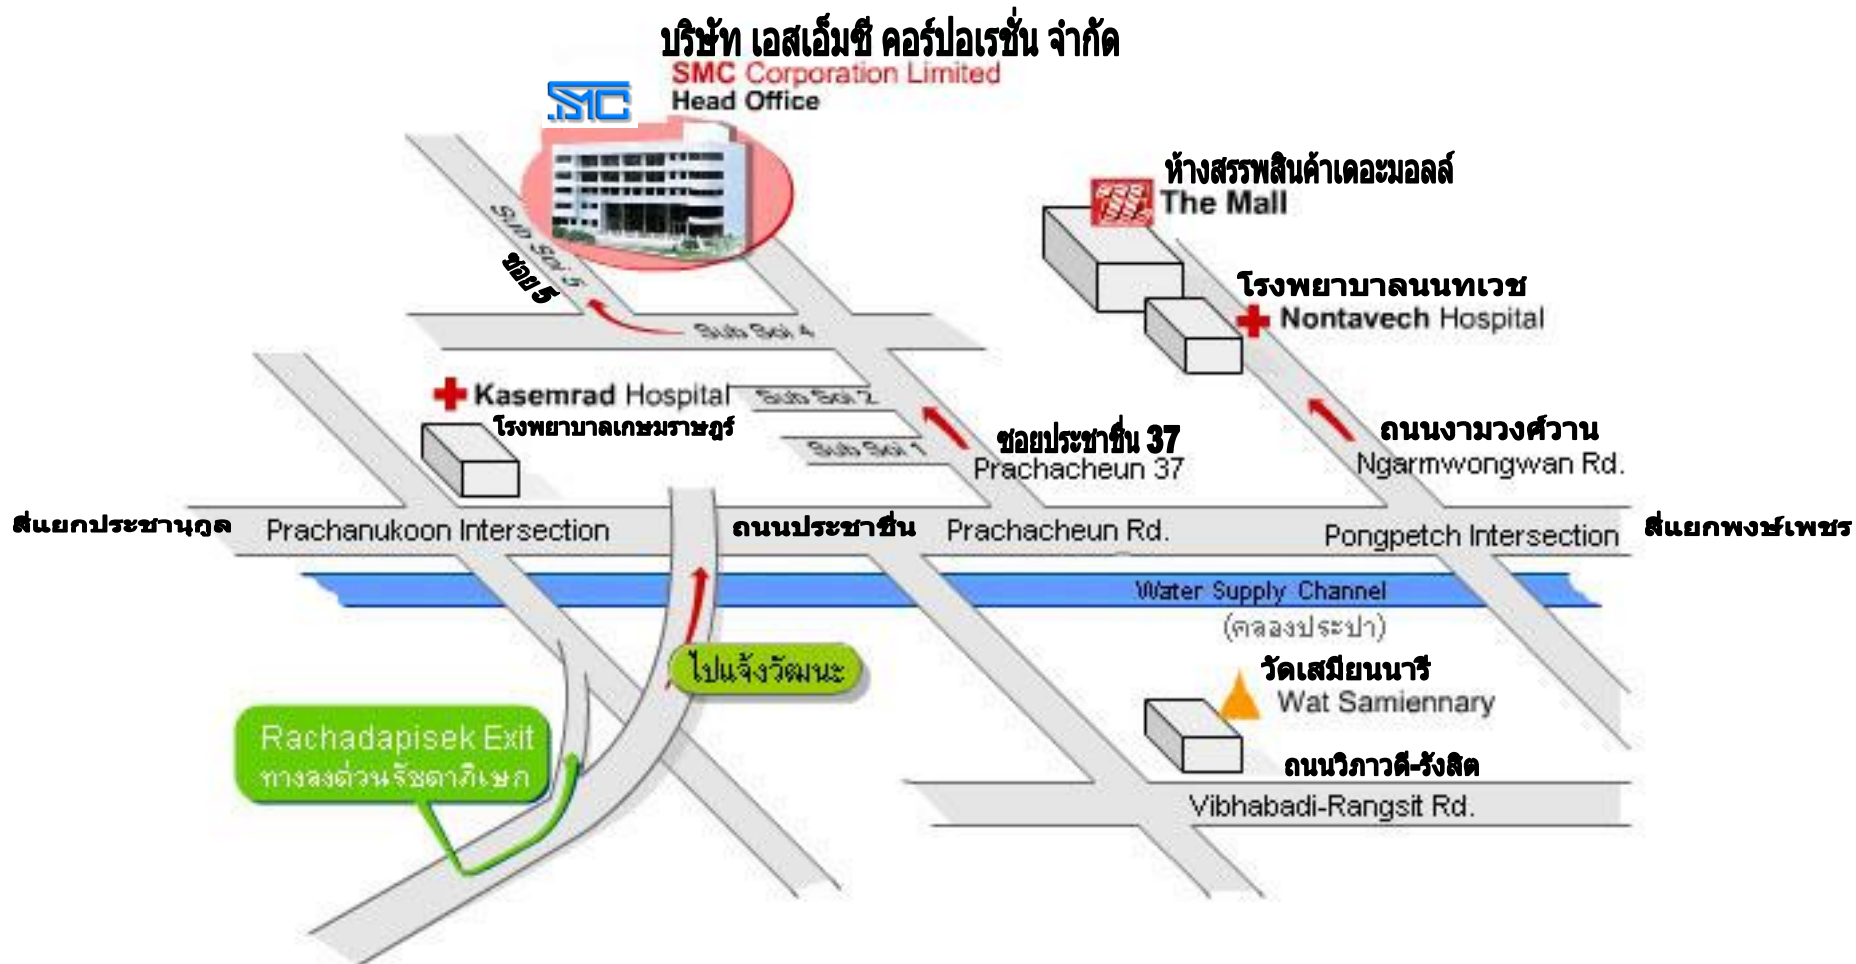

SMC Corporation Limited Head Office

ATTN :

SMC Corporation Limited

Head Office : 243 Soi Prachacheun 37 (Sub Soi 5) Bangsue Bangkok 10800 Thailand

Tel : (662) 910 1400-8 Fax : (662) 586 8390